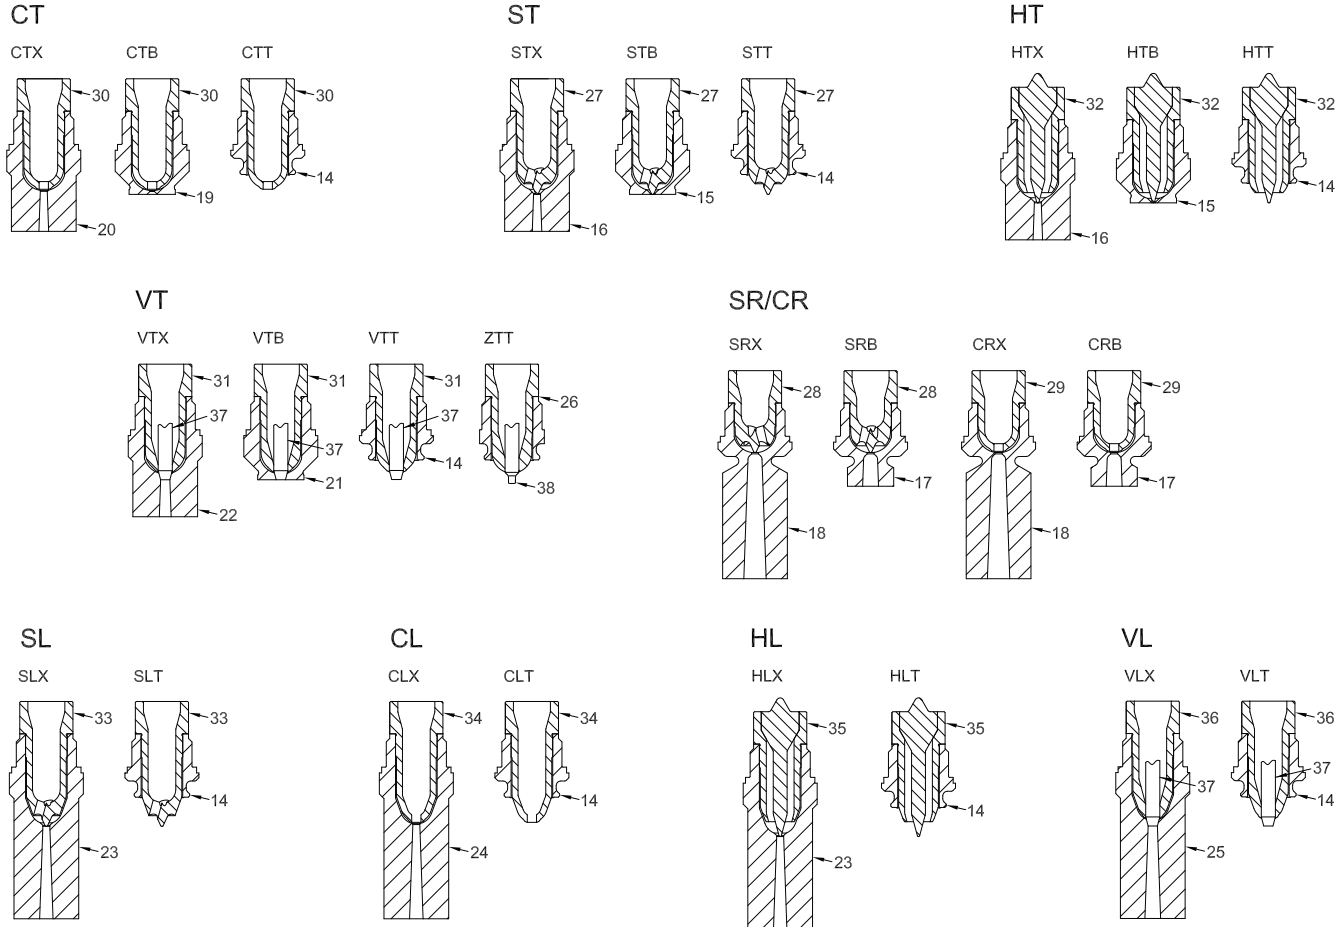

# DIRECT-FLO™ GOLD INSTRUCTION MANUAL 1 INTRODUCTION AND INSTALLATION

## 1.8 GATES: PART LIST

### Pos. Description

14	TCap	Cap Topless	29	CR	Tip
15	STB/HTB	Cap Standard	30	CT	Tip
16	STX/HTX	Cap Extra Stock	31	VT	Tip
17	SRB/CRB	Cap Standard	32	HT	Tip
18	SRX/CRX	Cap Extra Stock	33	SL	Tip
19	CTB	Cap Standard	34	CL	Tip
20	CTX	Cap Extra Stock	35	HL	Tip
21	VTB	Cap Standard	36	VL	Tip
22	VTX	Cap Extra Stock	37	VP	Valve Pin
23	SLX/HLX	Cap Extra Stock	38	VPZ	Cylindrical Valve Pin
24	CLX	Cap Extra Stock			
25	VLX	Cap Extra Stock			
26	ZTT	Cap Topless/Tip Assembly			
27	ST	Tip			
28	SR	Tip			